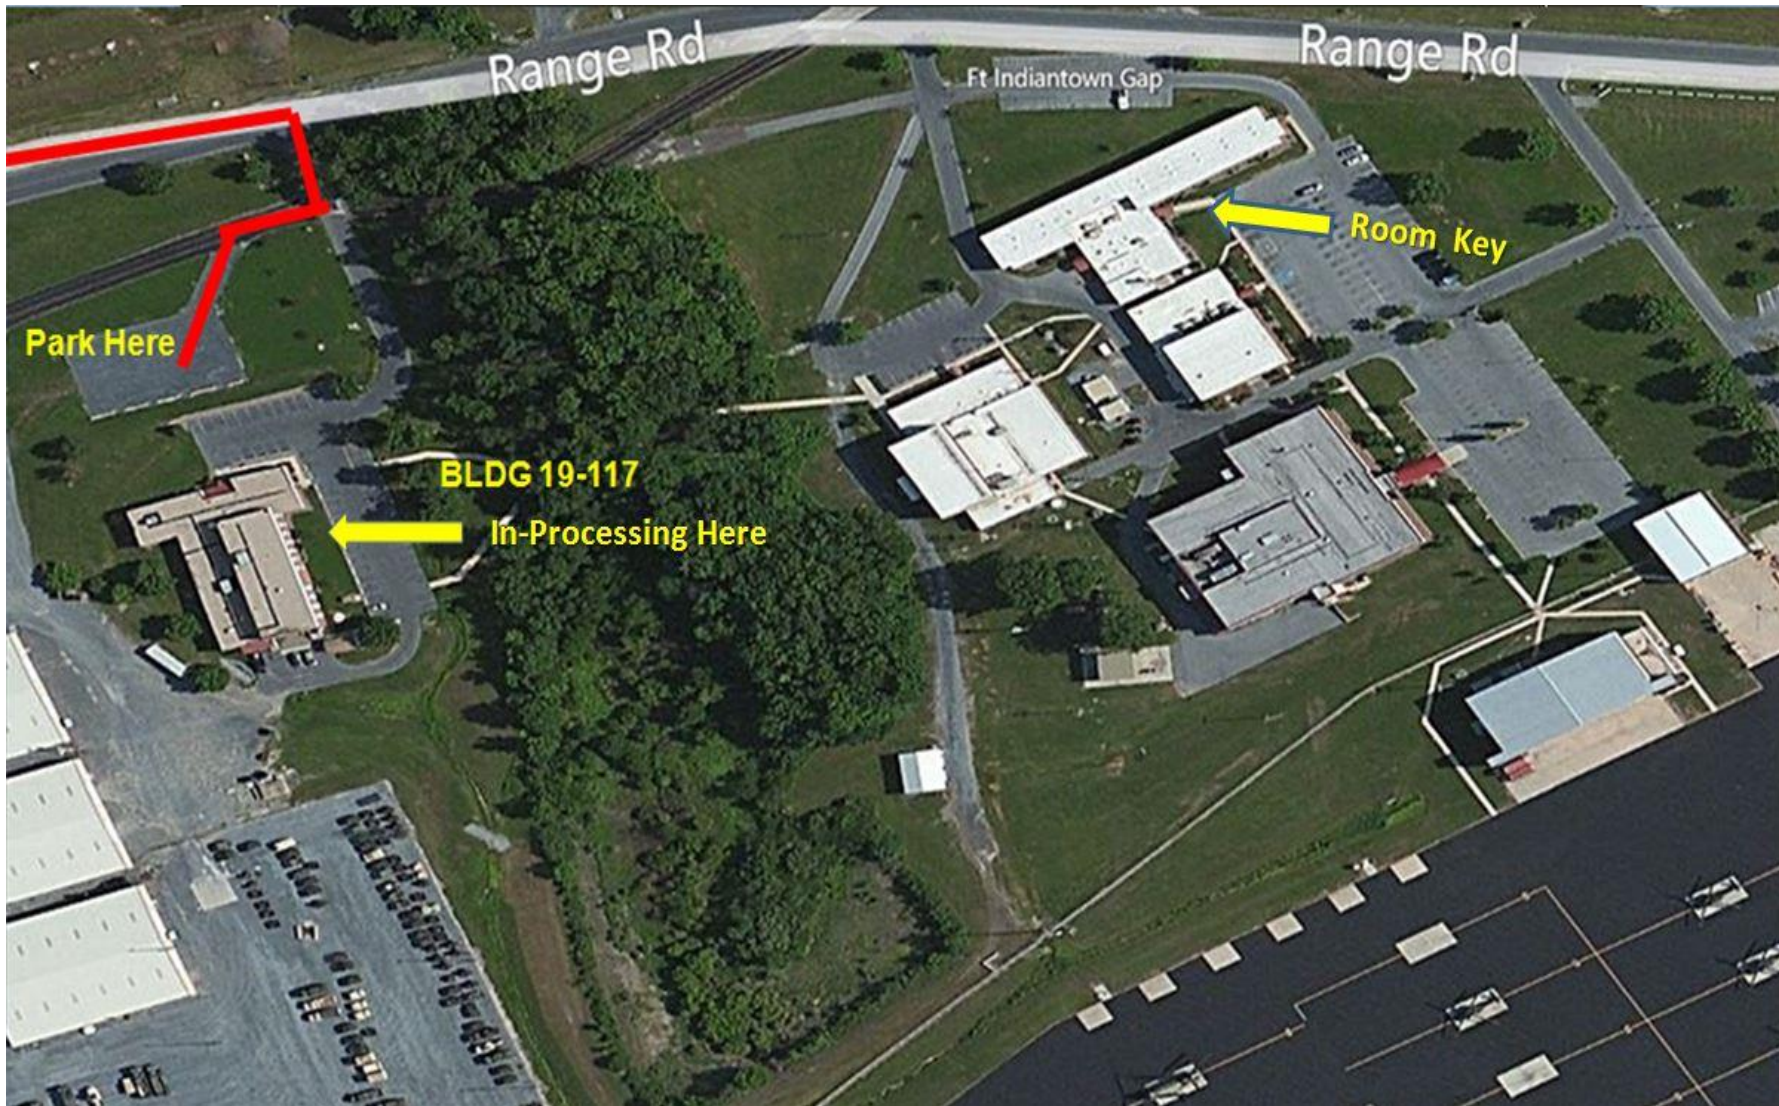

Fort Indiantown Gap, Annville, PA Eastern AATS area 19